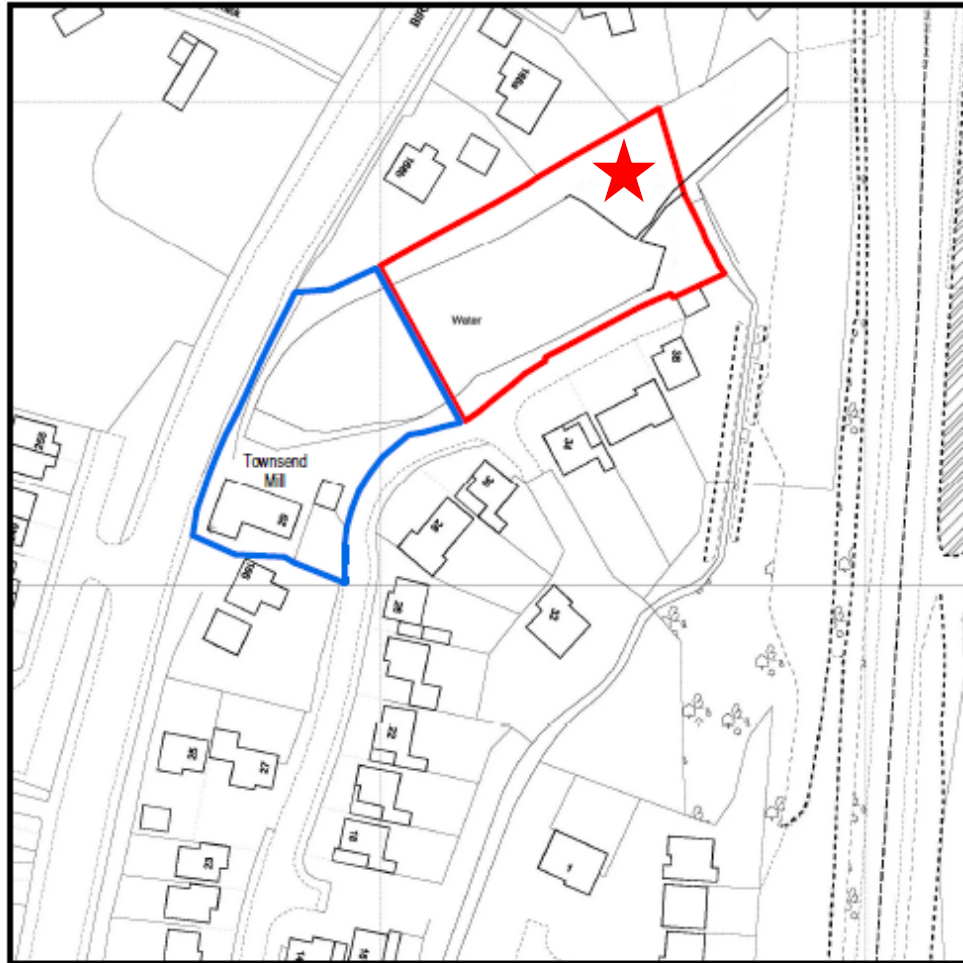

## **Meeting of the Planning Committee**

**1st June 2020**

20/00282/FUL

Erection of dwelling

Townsend Mill, 29 Beechcroft Drive,  
Bromsgrove  
B61 0DS

Recommendation: Refuse

# Location Plan

# Satellite View

# Site Plan