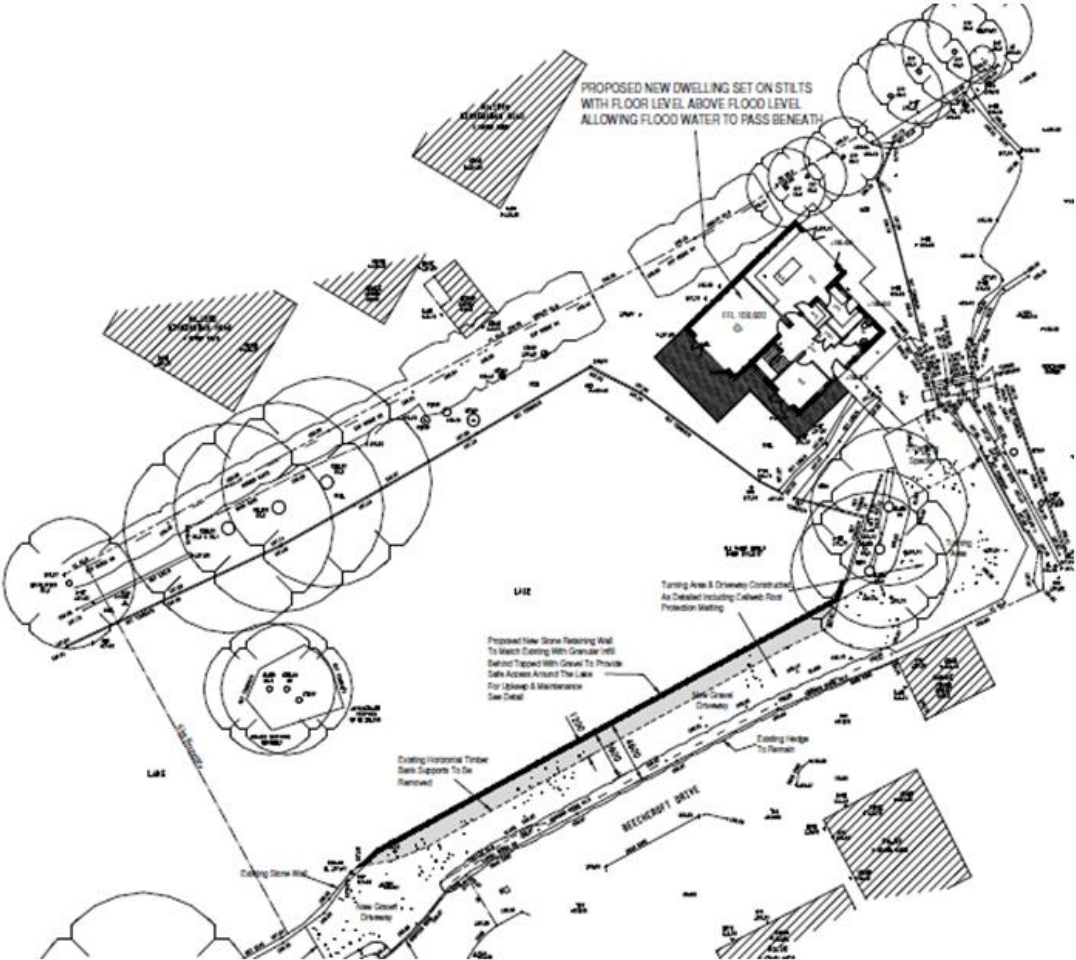

## **Meeting of the Planning Committee**

**1st June 2020**

20/00282/FUL

Erection of dwelling

Townsend Mill, 29 Beechcroft Drive,  
Bromsgrove  
B61 0DS

Recommendation: Refuse

# Location Plan

# Satellite View

# Site Plan